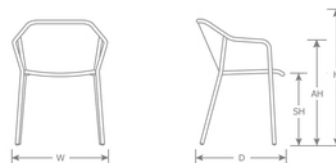

DETAILS

H	W	D	SH	AH	Lbs
30.5"	23.5"	21.5"	18"	27"	12.5

Download Collection Brochure [HERE](#)

Outdoor/Indoor Stacking Armchair

E-coated powder coat finish

Frame: Tubular Steel

Seat/Back: Extended Steel Mesh

Stackability: 8

SHIPPING

Master Pack Quantity: 4

Master Pack Dimensions: 36"x28"x25"

Master Pack Weight: 61 Lbs.

Master Cartons/Pallet: 6

Freight Class: 150

FOB: PA 17042