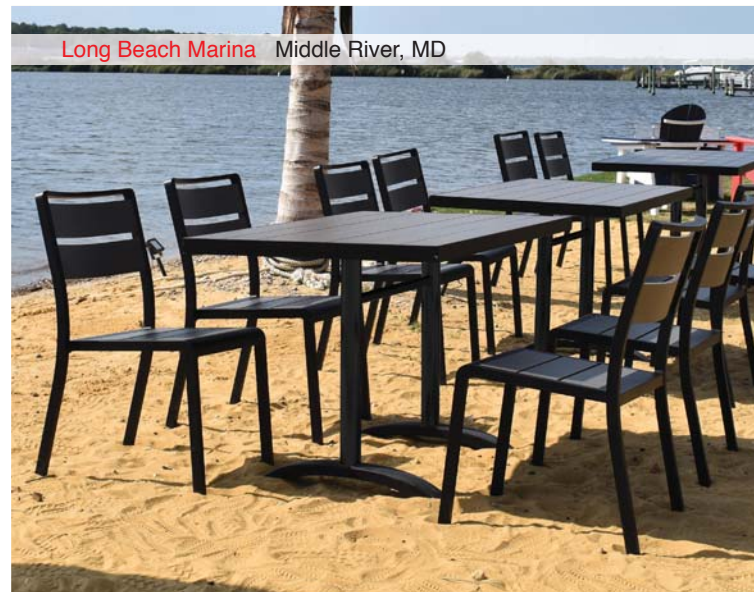

Long Beach Marina Middle River, MD