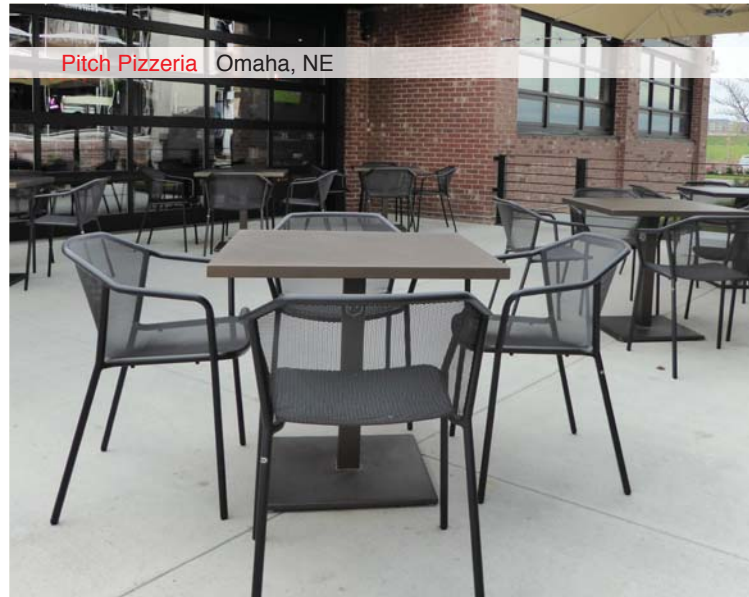

SOLID TOP TABLES

22 41 73

22 41 73

22 41 73

Stated dimensions are overall and approximate.

22 41 73

22 41 73